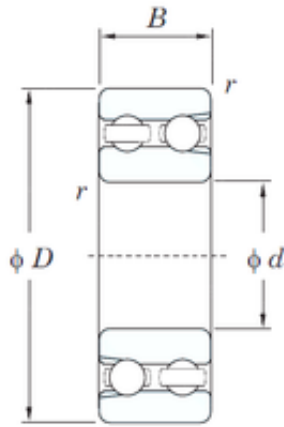

GQ (Xiamen) Bearing Co., Ltd.

25 mm x 62 mm x 24 mm KOYO 4305 deep groove ball bearings

Bearing No. 4305

Size	25x62x24 mm
Bore Diameter	25 mm
Outer Diameter	62 mm
Width	24 mm
d	25 mm
D	62 mm
B	24 mm
C	24 mm
r min.	1.1 mm
da min.	31.5 mm
Da max.	55.5 mm
ra max.	1 mm
Weight	0.365 Kg
Basic dynamic load rating (C)	26.3 kN
Basic static load rating (C0)	25.7 kN
(Grease) Lubrication Speed	6700 r/min
(Oil) Lubrication Speed	9000 r/min
Bearing No.	4305
r(min)	1.1
Cr	32.9
C0r	25.7
Cu	1.75
f0	14.1
Grease lub.	6700
Oil lub.	9000

4305 Bearing 2D drawings and 3D CAD models

GQ (Xiamen) Bearing Co., Ltd.

da(min)	31.5
Da(max)	55.5
ra(max)	1
(Refer.)Mass(kg)	0.365